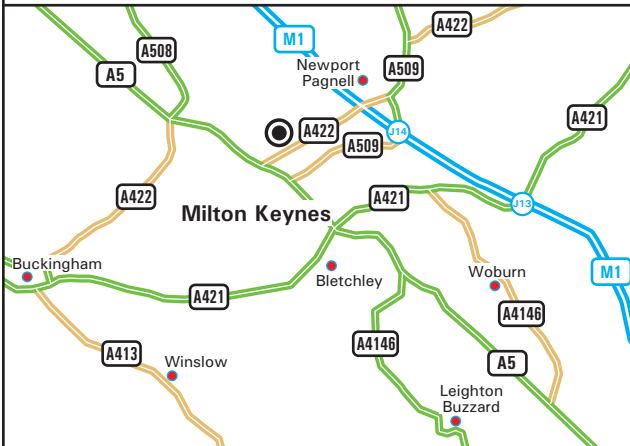

BeardowAdams

Unique in hot melts

Beardow & Adams (Adhesives) Limited
32 Blundells Road
Bradville
Milton Keynes
MK13 7HF England

Switchboard +44 (0) 1908 574000
 Sales (Direct Line) +44 (0) 1908 574074
 Purchasing (Direct Line) +44 (0) 1908 574072
 Fax: +44 (0) 1908 574060
 E-mail: info@beardowadams.com
 www.beardowadams.com

From the M1

- Leave the M1 at junction 14 (signed Milton Keynes, Newport Pagnell, A509) and at the roundabout at the end of the slip road take the third exit onto the A509.
- At the next roundabout take the first exit onto the A422.
- Continue ahead over four roundabouts and at the Stantonbury roundabout continue ahead.
- Take the first right into Mercers Drive (signposted Bradville), and then take the first right again into Blundells Road.
- We are located on the right hand side (see inset).

By Train

- Milton Keynes is served by trains from London Euston, Northampton, Birmingham New Street, Birmingham International, Manchester Piccadilly, Liverpool Lime Street and Glasgow Central stations.
- We are a short taxi ride from the station.
- For further information on train times and fares, please call the National Railway Enquiry Line 08457 48 49 50.